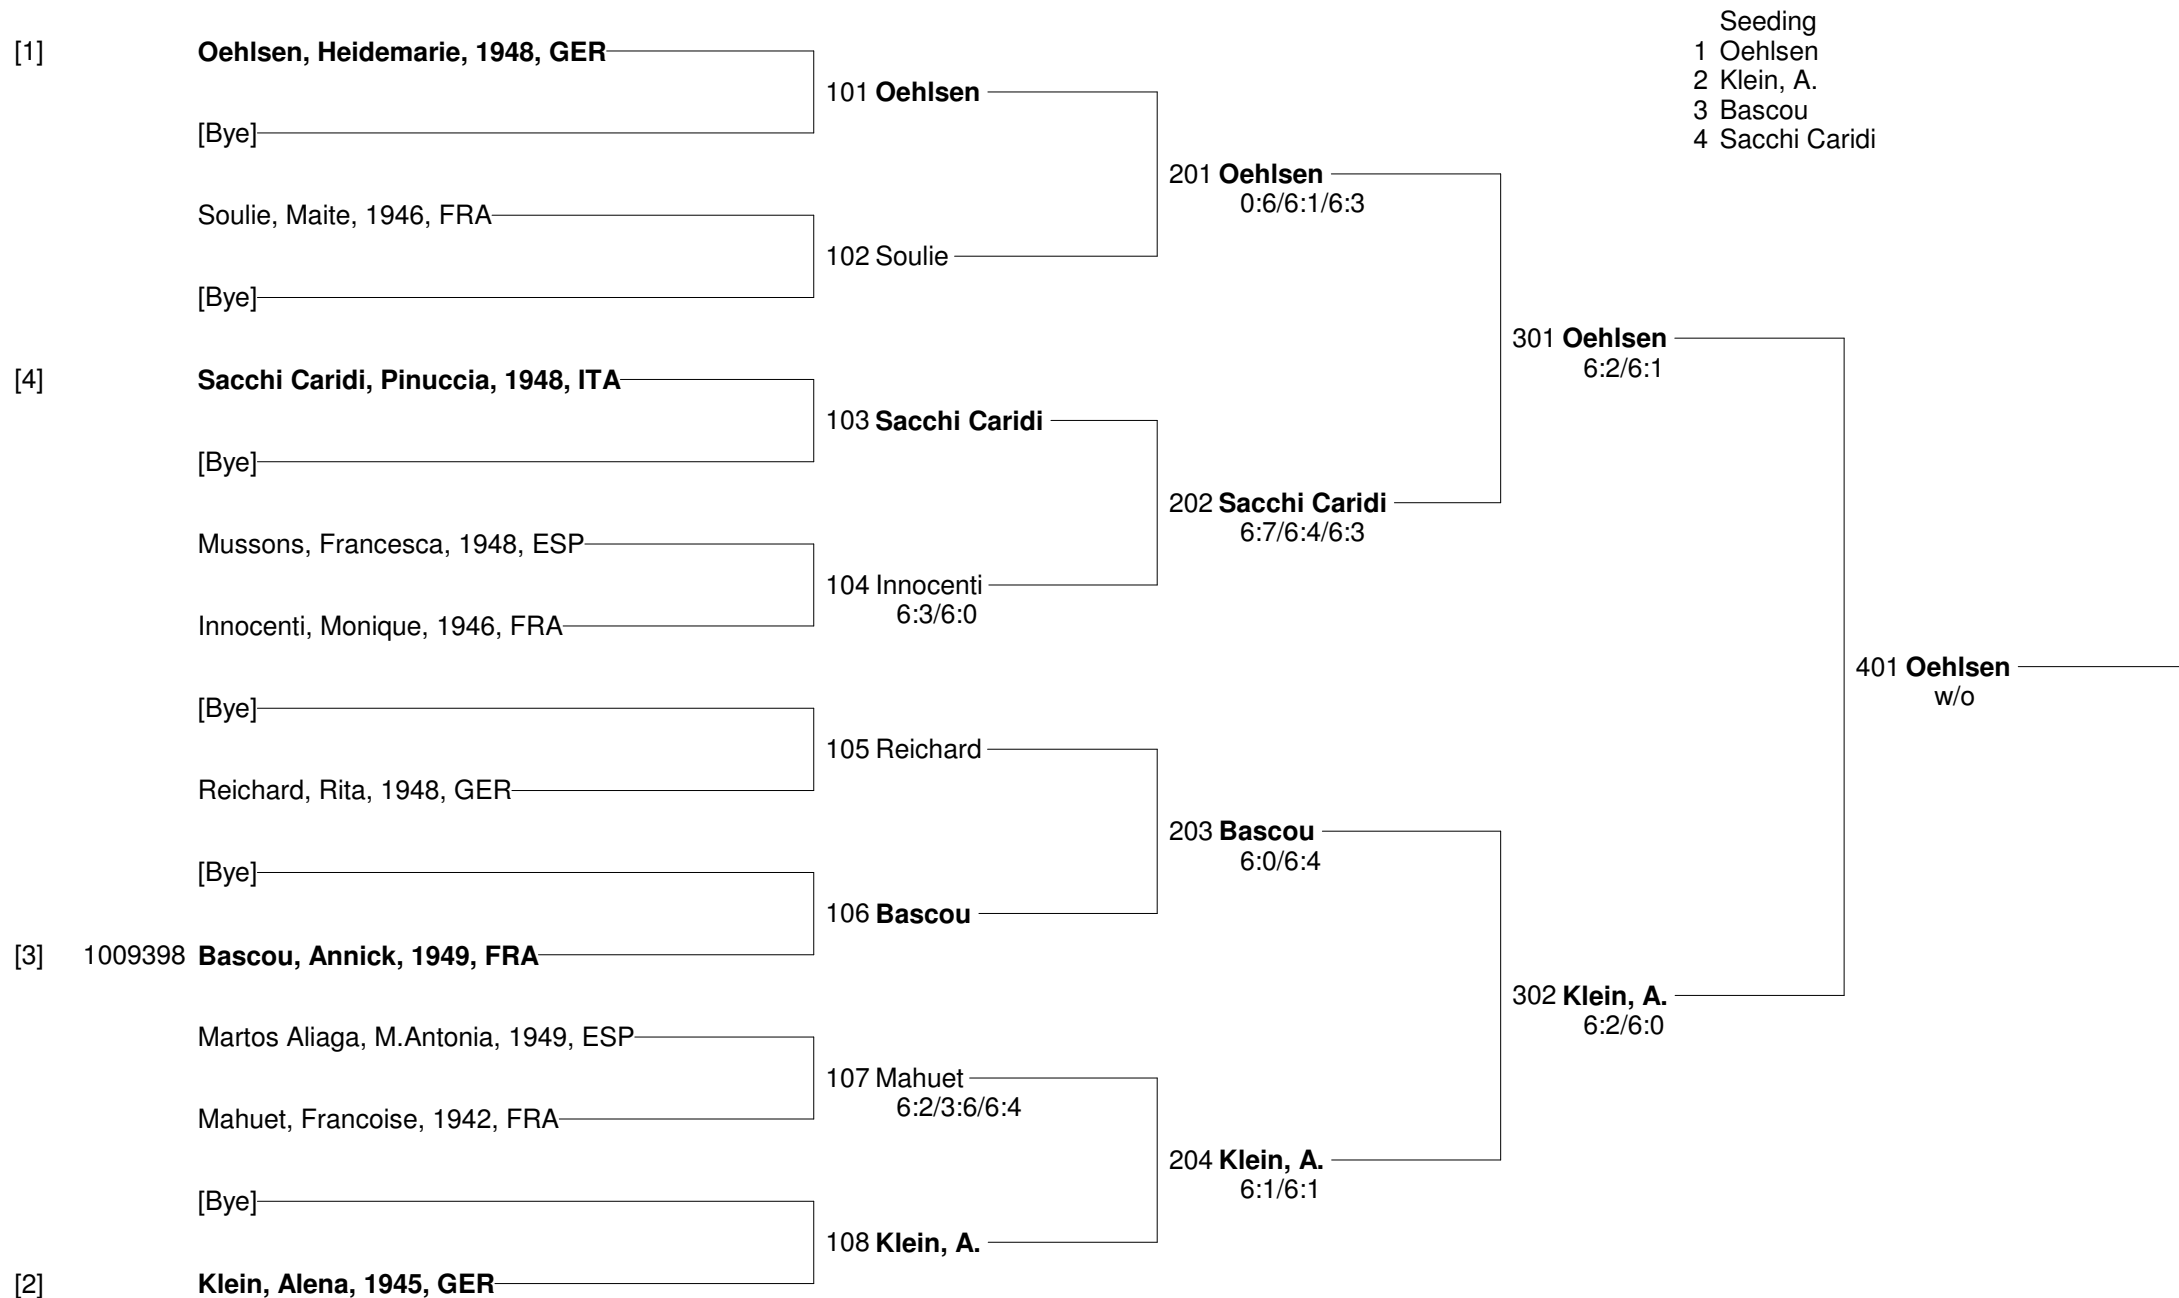

XII I.T.F. SENIOR TENNIS CHAMPIONSHIPS

C.T. LLAFRANC 22-27.04.2014

Femenino 65