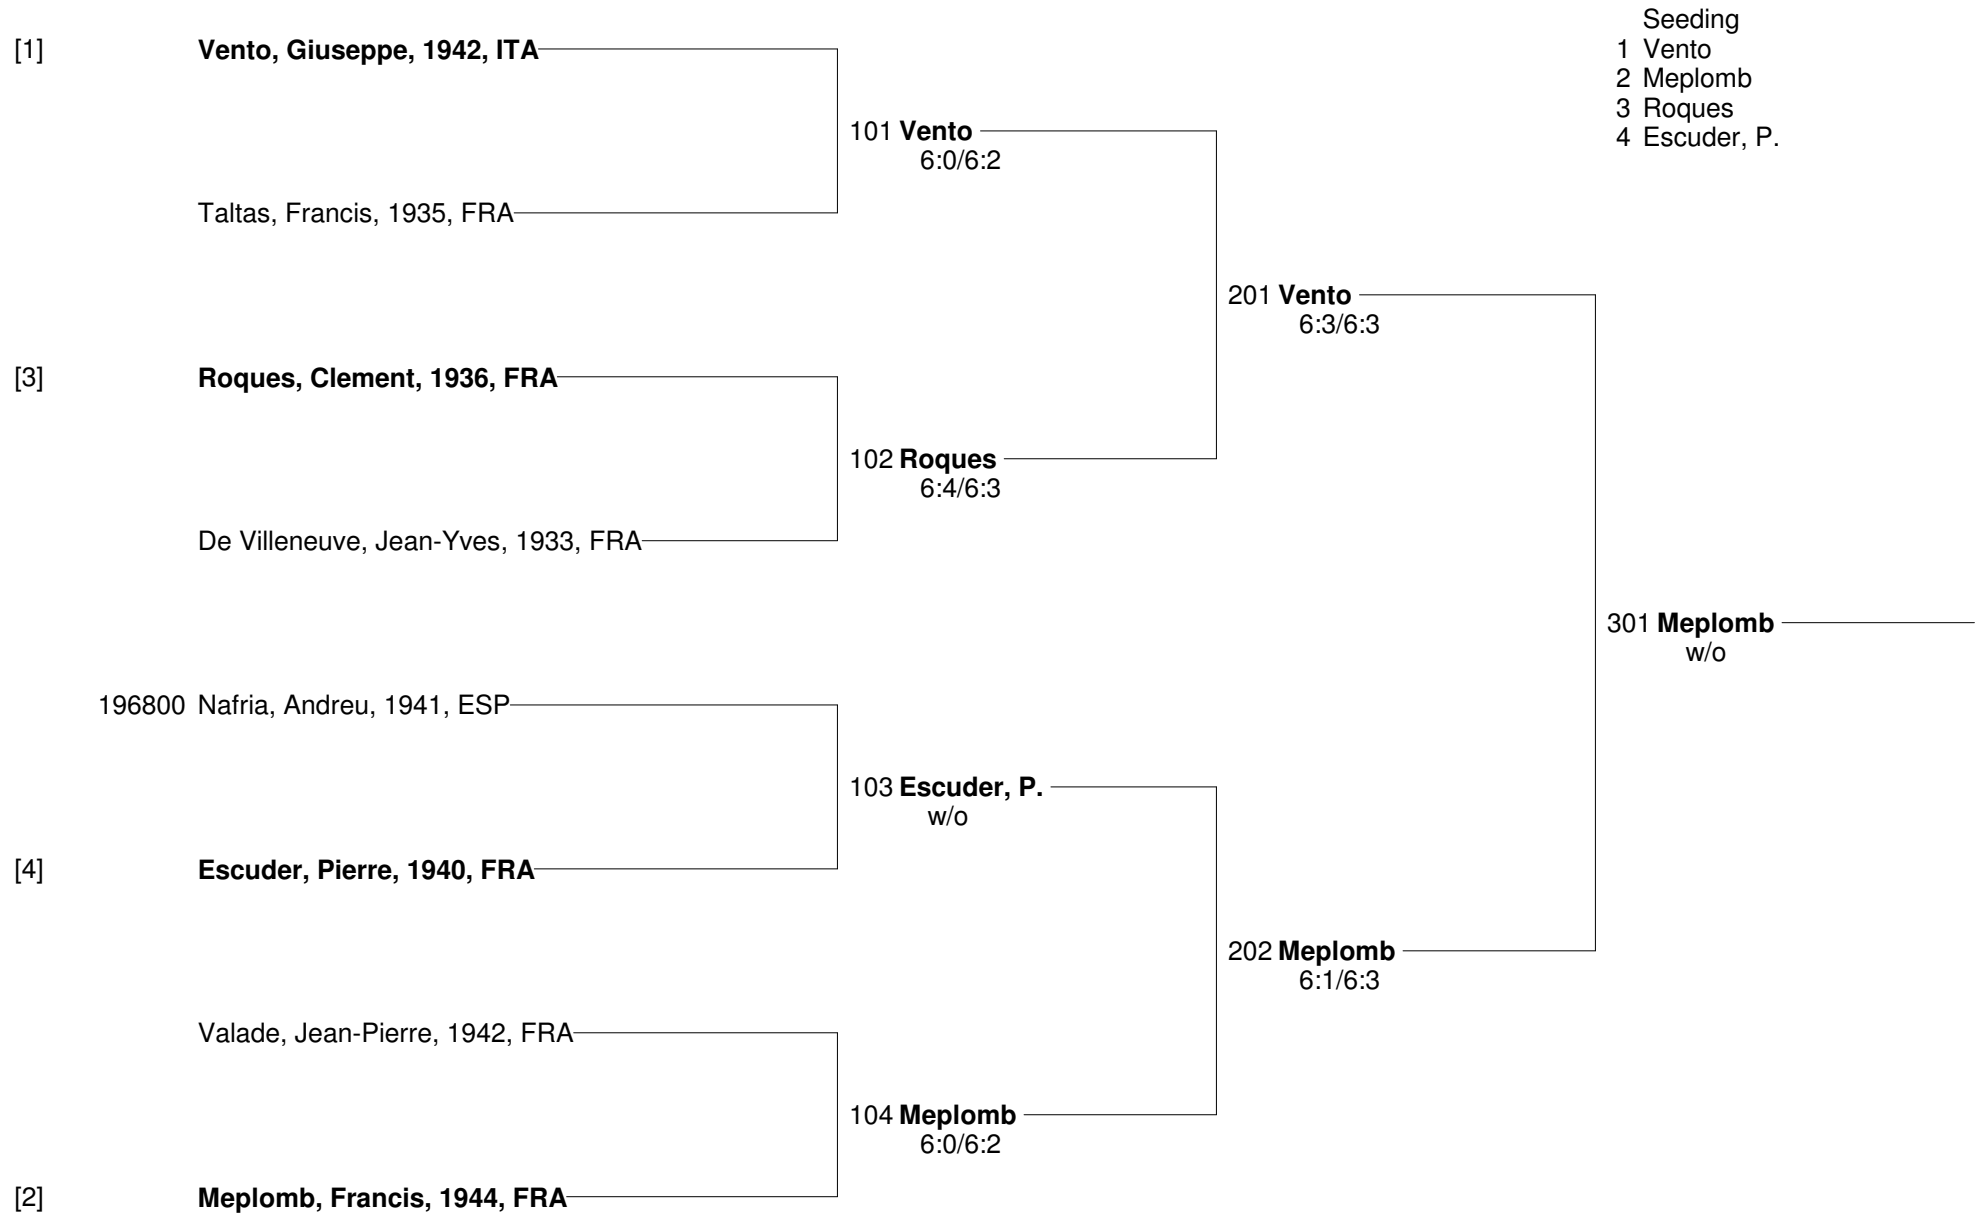

XII I.T.F. SENIOR TENNIS CHAMPIONSHIPS
C.T. LLAFRANC 22-27.04.2014
Consolacion Masculina 70