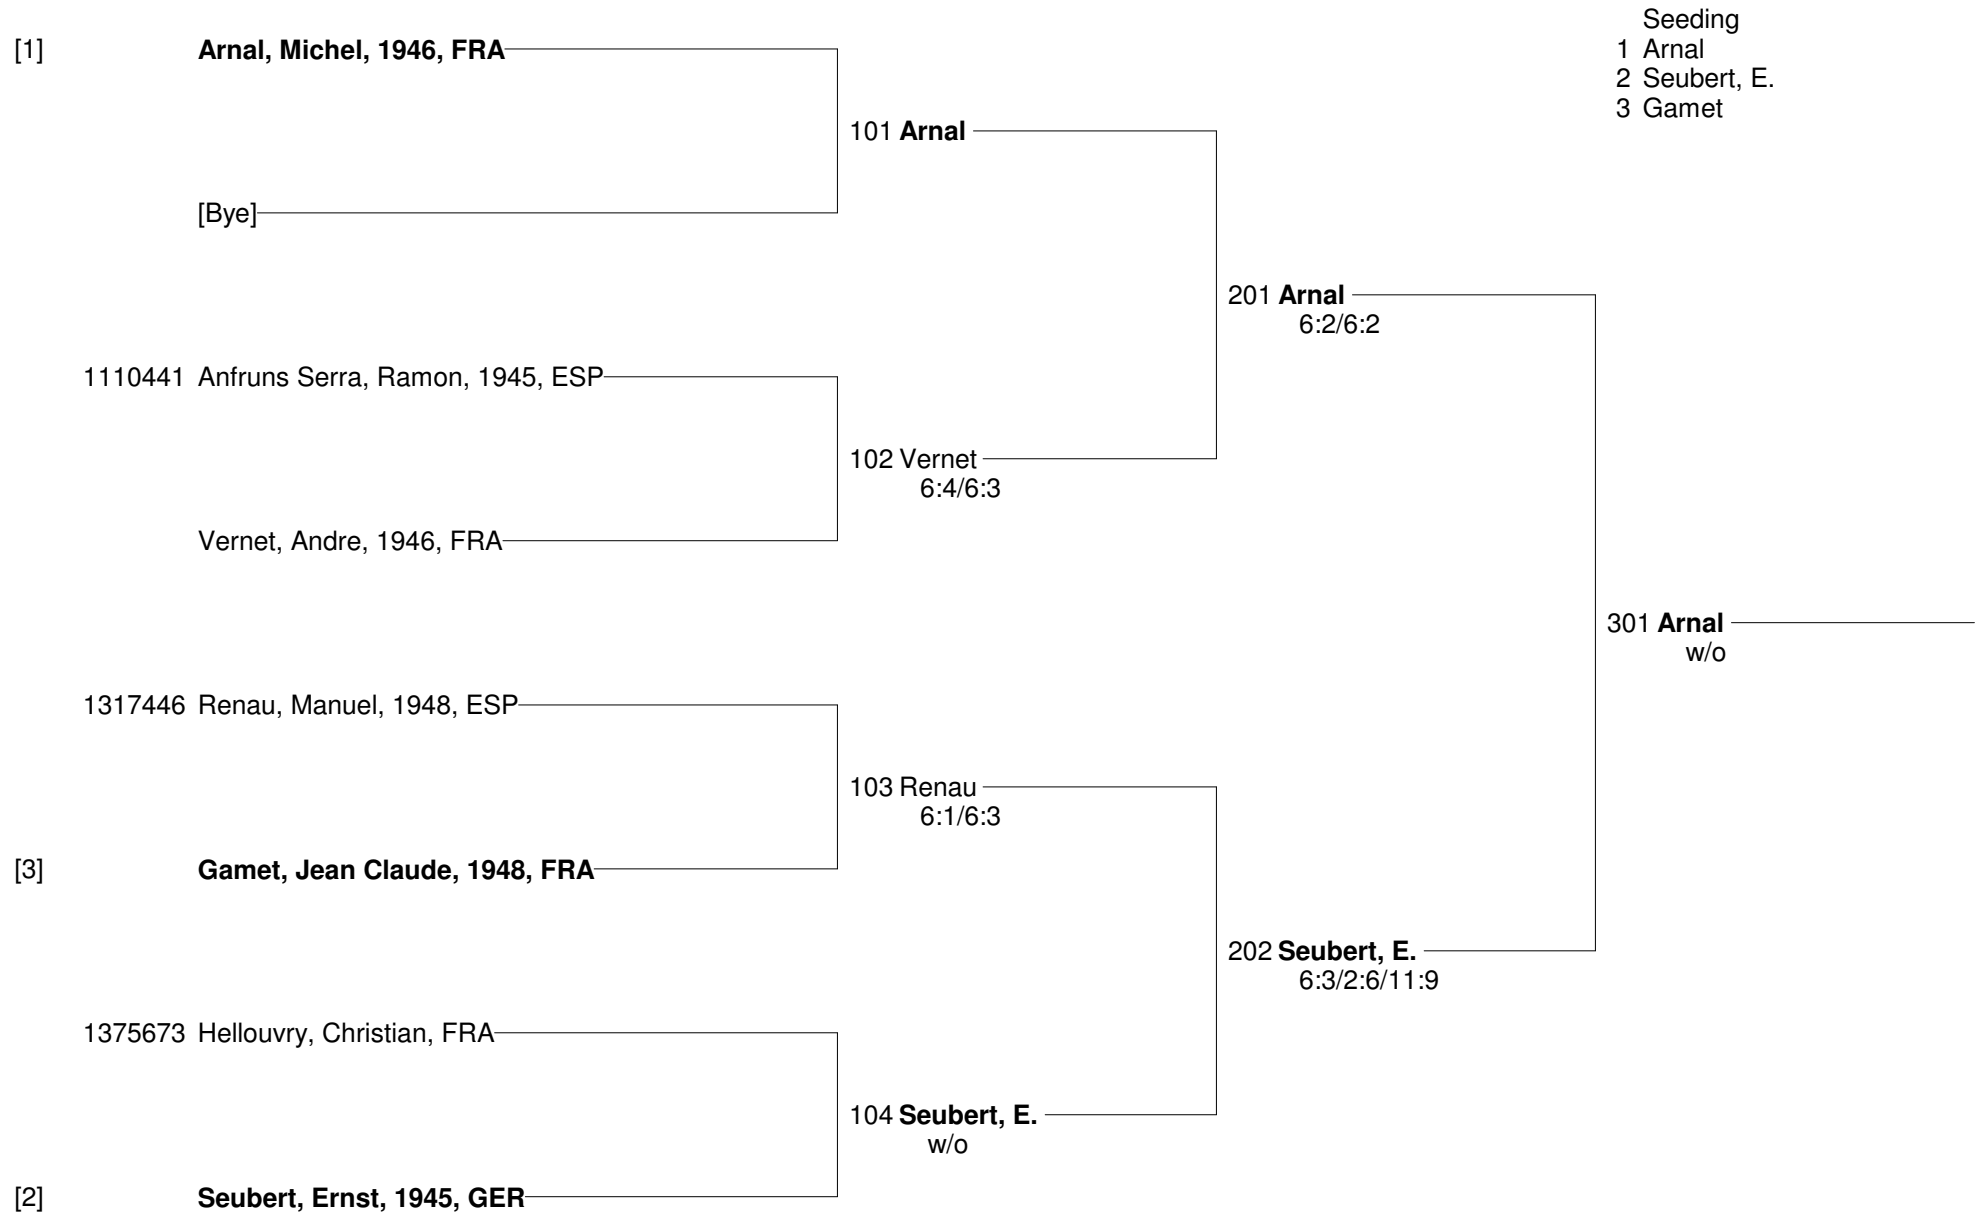

XII I.T.F. SENIOR TENNIS CHAMPIONSHIPS
C.T. LLAFRANC 22-27.04.2014
Consolacion Masculina 65